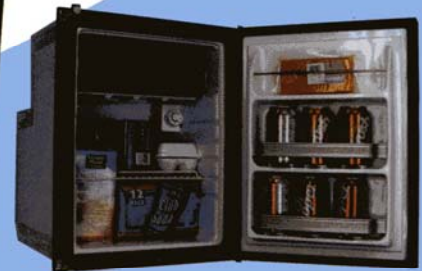

NOVA KOOL

About Us:

Nova Kool specializes in manufacturing innovative built-in, DC and ACDC refrigeration products for mobile and off power grid applications, with over 30 models from a compact 1.9 cu ft. single door refrigerator up to a spacious 9.1 cu ft. refrigerator/freezer unit. All units are covered by a 2 year parts warranty. Sometimes only a minor modification is all that is required to make the perfect fit. Some of the small changes we do !

NEW ACDC module

We also feature a new multi voltage ACDC module which will run on 100-240 VAC 50/60hz and 12 & 24 VDC without modifications.

Base up, clearing room at the bottom for the hull. Available on R/F2300, R/F3800, R/F4500, RFS6100, RFS6500, RS4600, RS7600

Single Door Undercounter Refrigerators

Features

- 6 Models to choose from; 1.9 cu.ft. to 5.8 cu.ft. (54 liters to 162 liters)
- Efficient 12/24 VDC Danfoss BD series compressor using environmentally friendly refrigerant R134a
- Efficient, quiet and reliable static condenser
- Adjustable low voltage protection to prevent complete battery discharge
- Reversible door and interchangeable panel
- Rugged 18 gauge epoxy coated satin coat steel frame which is by far the strongest in the industry
- Galvanized steel outer cabinet shell
- Standard freezer compartments, all with doors except the R2600
- No spill ice cube tray
- Solid polyurethane foamed cabinets & doors
- Easy to clean polystyrene interior
- Available DC only 12/24 VDC, or AC/DC 12/24 VDC and 100-240vac 50/60 Hz
- All single door refrigerators run at 2.2 amps on 12 VDC with the exception of the R5810 which is 5.5 amps on 12 VDC

R2300

R4500

R2600

R3800

R5810

R1900

R5810 is flush mounted stainless steel with matching panel. This unit has brushed stainless steel flush mounting flange.

Flange Kits are available for the R3800 and R4500. See Page 7.