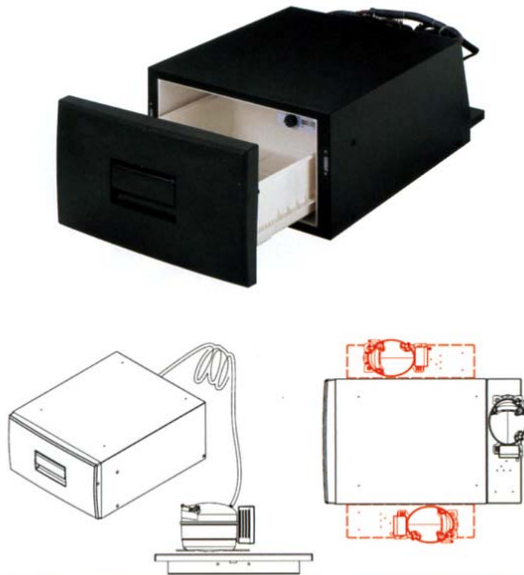

## Drawer Refrigerators

### Cooling Comfort for Confined Spaces

Smart compressor appliance turns any unused nook into a practical 31 quart cooler

- Permanent installation in cupboard space.
- Continually variable thermostat will not accidentally freeze items.
- Cooling unit can be mounted on the rear, left or right side, or up to 5' away.
- Very energy efficient.

### CD-030DC

Gross Capacity:	31 quarts (29 liters)
Voltage:	12/24 volts DC Optional accessory for 110/220 volts AC
Average Power Consumption:	40 watts / 3.3 amps
Insulation:	CFC-free polyurethane
Compressor:	Danfoss BD35F
Refrigerant:	Environmentally-safe R134a
Material:	Sturdy metal housing with injection molded parts
Color Options:	<b>CD-030DC:</b> black drawer <b>CD-030DCW:</b> white drawer
Cut-Out	17"W x 9.8"H x 28.7"D** (431mm x 248mm x 728mm)
Dimensions:	**of which, 8.7"D (220mm) compressor can be remote mounted up to 5' away
Net Weight:	44 lbs. / 19.95 kg.